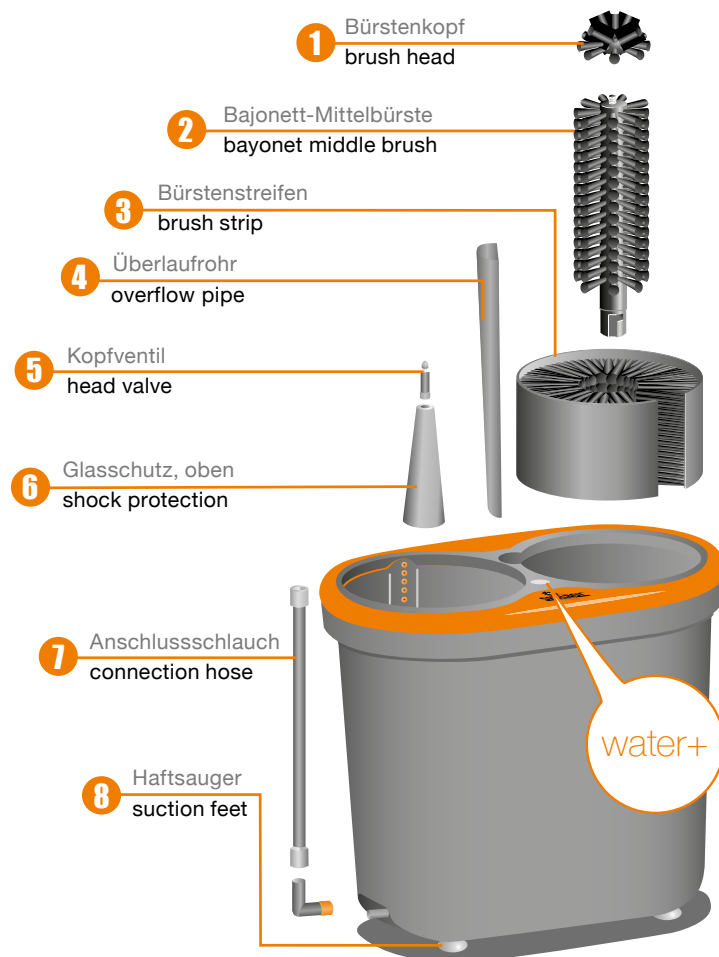

SPÜLBOY NU®

UNIT VERSIONS

SPÜLBOY NU®	1700130
SPÜLBOY NU® with detergents	1700132
SPÜLBOY NU® portable	1700134
SPÜLBOY NU® portable with detergents	1700136
SPÜLBOY NU® water +	1700230

SPARE PARTS & ACCESSORIES

1 NU® brush head, standard	1700370
NU® brush head, big	1700372
2 NU® bayonet middle brush with head, standard	1700360
NU® bayonet middle brush, XL with head, XL	1700362
3 NU® brush strip, standard	1700350
NU® brush strip, XL	1700352
4 NU® overflow pipe	1700514
5 NU® head valve	1700522
6 NU® shock protection, telescope rinsing	1700532
7 NU® connection hose with easy clix®	1700692
8 NU® suction feet with screws	1700650
NU® glass washing tablets, 500g/100 pcs.	1700410
NU® sanitizer powder, 750g	1700412